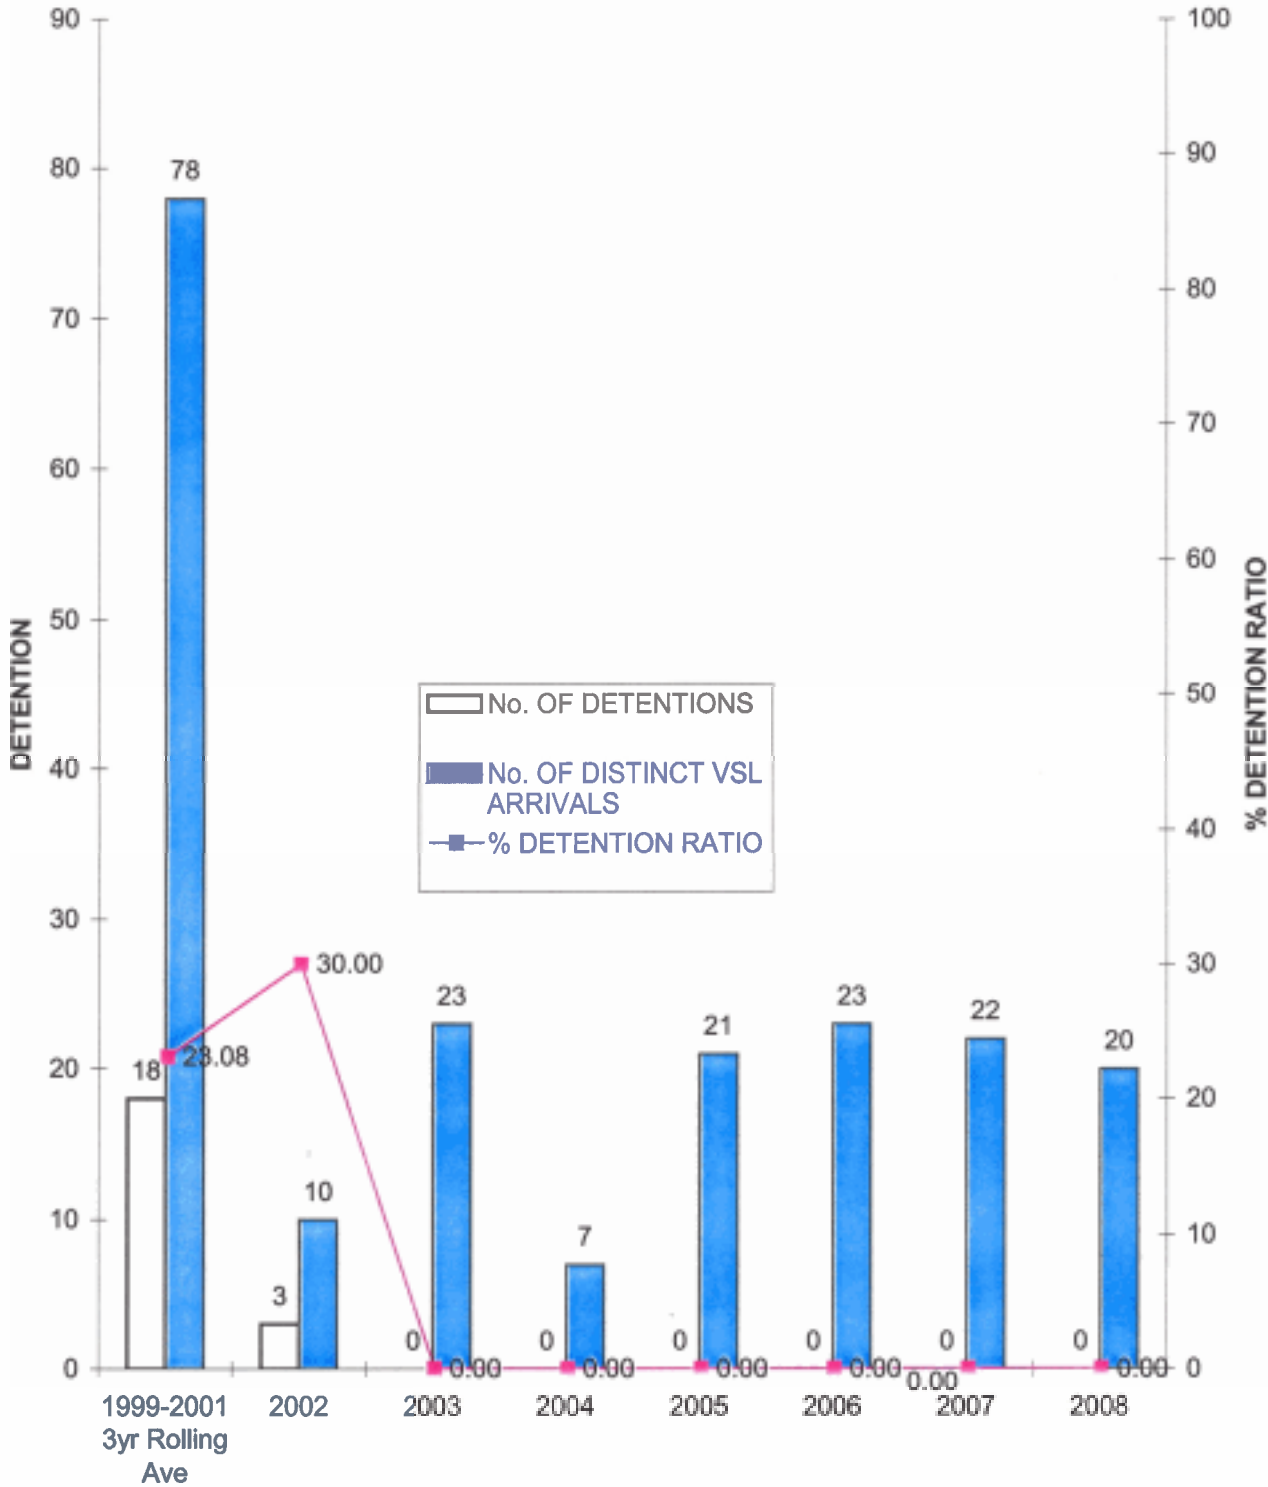

**OVERALL PORT STATE CONTROL PERFORMANCE  
IN ALL MOUs COMBINED  
From 2001 to 2008**

\* Source data: Paris MoU, Tokyo MoU, US Coast Guard, Indian MoU, Viña Del Mar, Black Sea MoU, Caribbean MoU, Med MoU, West Central African MoU, RIYADH

### PORT STATE CONTROL PERFORMANCE IN USCG From 2001 to 2008

\* Source data: US Coast Guard

**PORT STATE CONTROL PERFORMANCE  
IN PARIS MOU  
From 2001 to 2008**

\* Source data: Paris MoU

**PORT STATE CONTROL PERFORMANCE  
IN TOKYO MOU  
From 2001 to 2008**