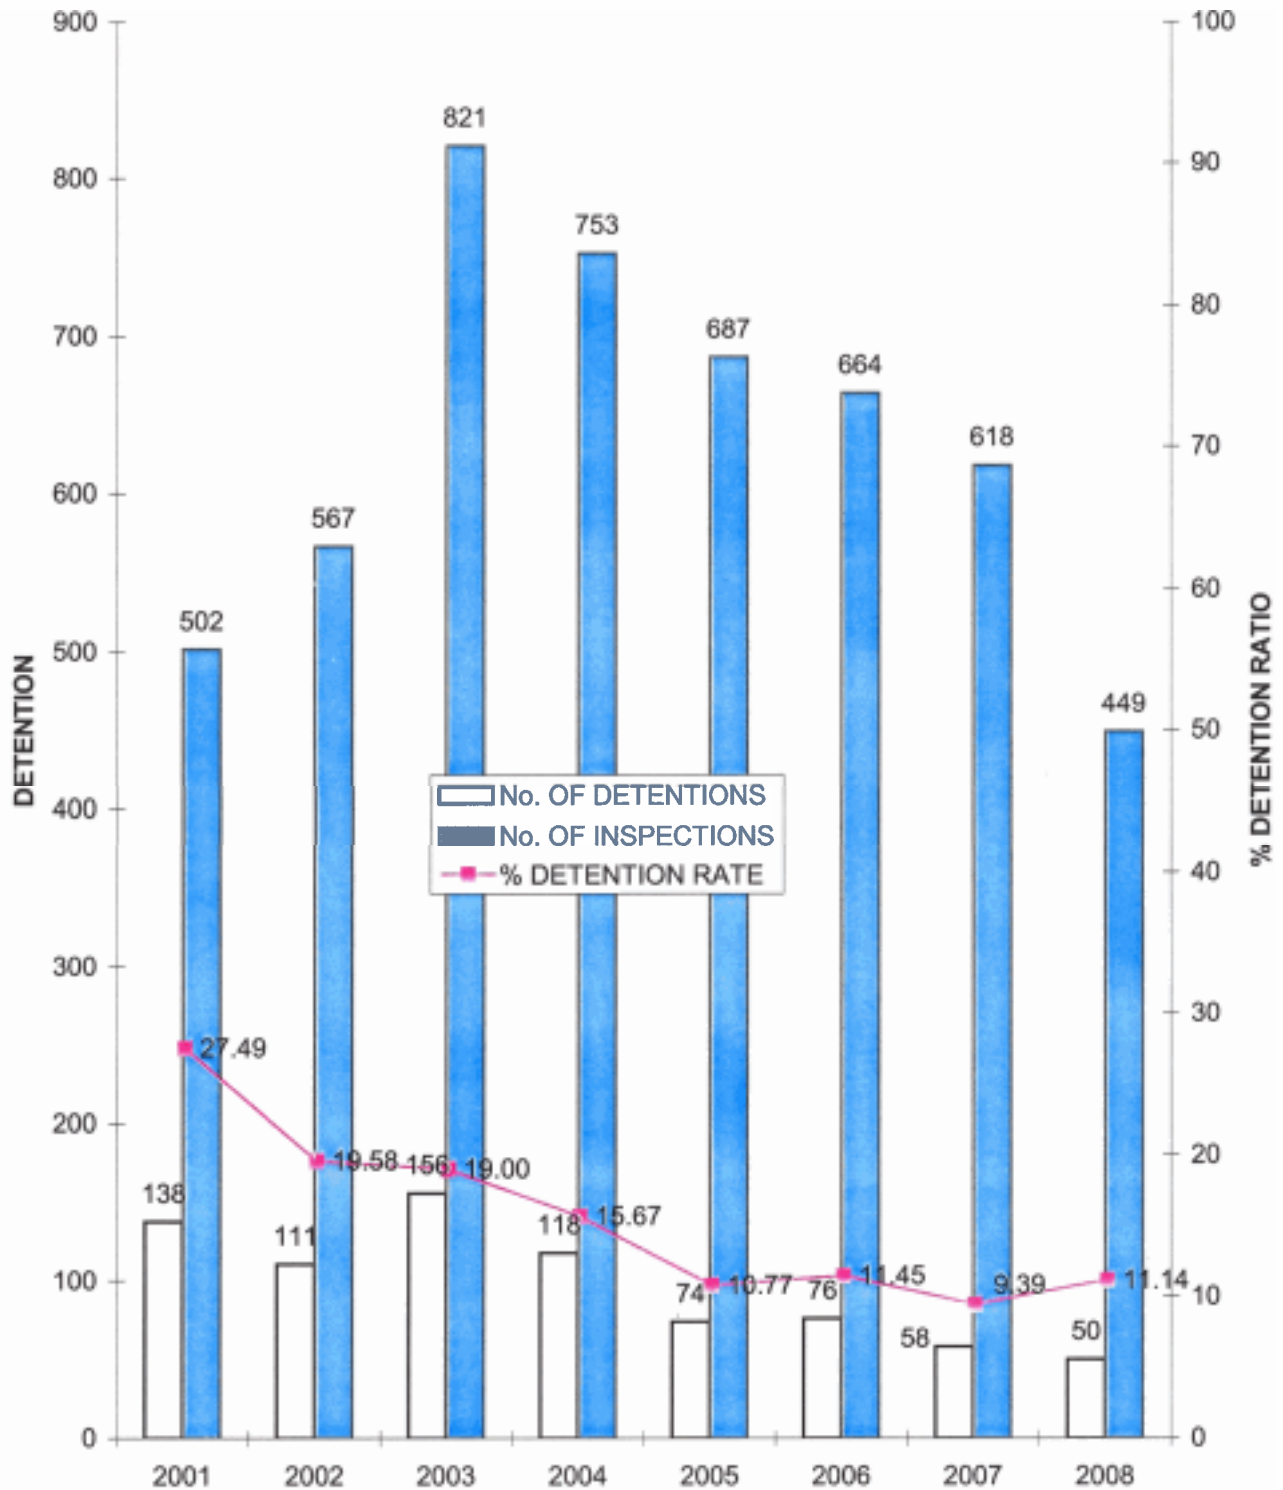

**OVERALL PORT STATE CONTROL PERFORMANCE  
IN ALL MOUs COMBINED  
From 2001 to 2008**

\* Source data: Paris MoU, Tokyo MoU, US Coast Guard, Indian MoU, Viña Del Mar, Black Sea MoU, Caribbean MoU, Med MoU, West Central African MoU, RIYADH

### PORT STATE CONTROL PERFORMANCE IN USCG From 2001 to 2008

\* Source data: US Coast Guard

**PORT STATE CONTROL PERFORMANCE  
IN PARIS MOU  
From 2001 to 2008**

\* Source data: Paris MoU

**PORT STATE CONTROL PERFORMANCE  
IN TOKYO MOU  
From 2001 to 2008**