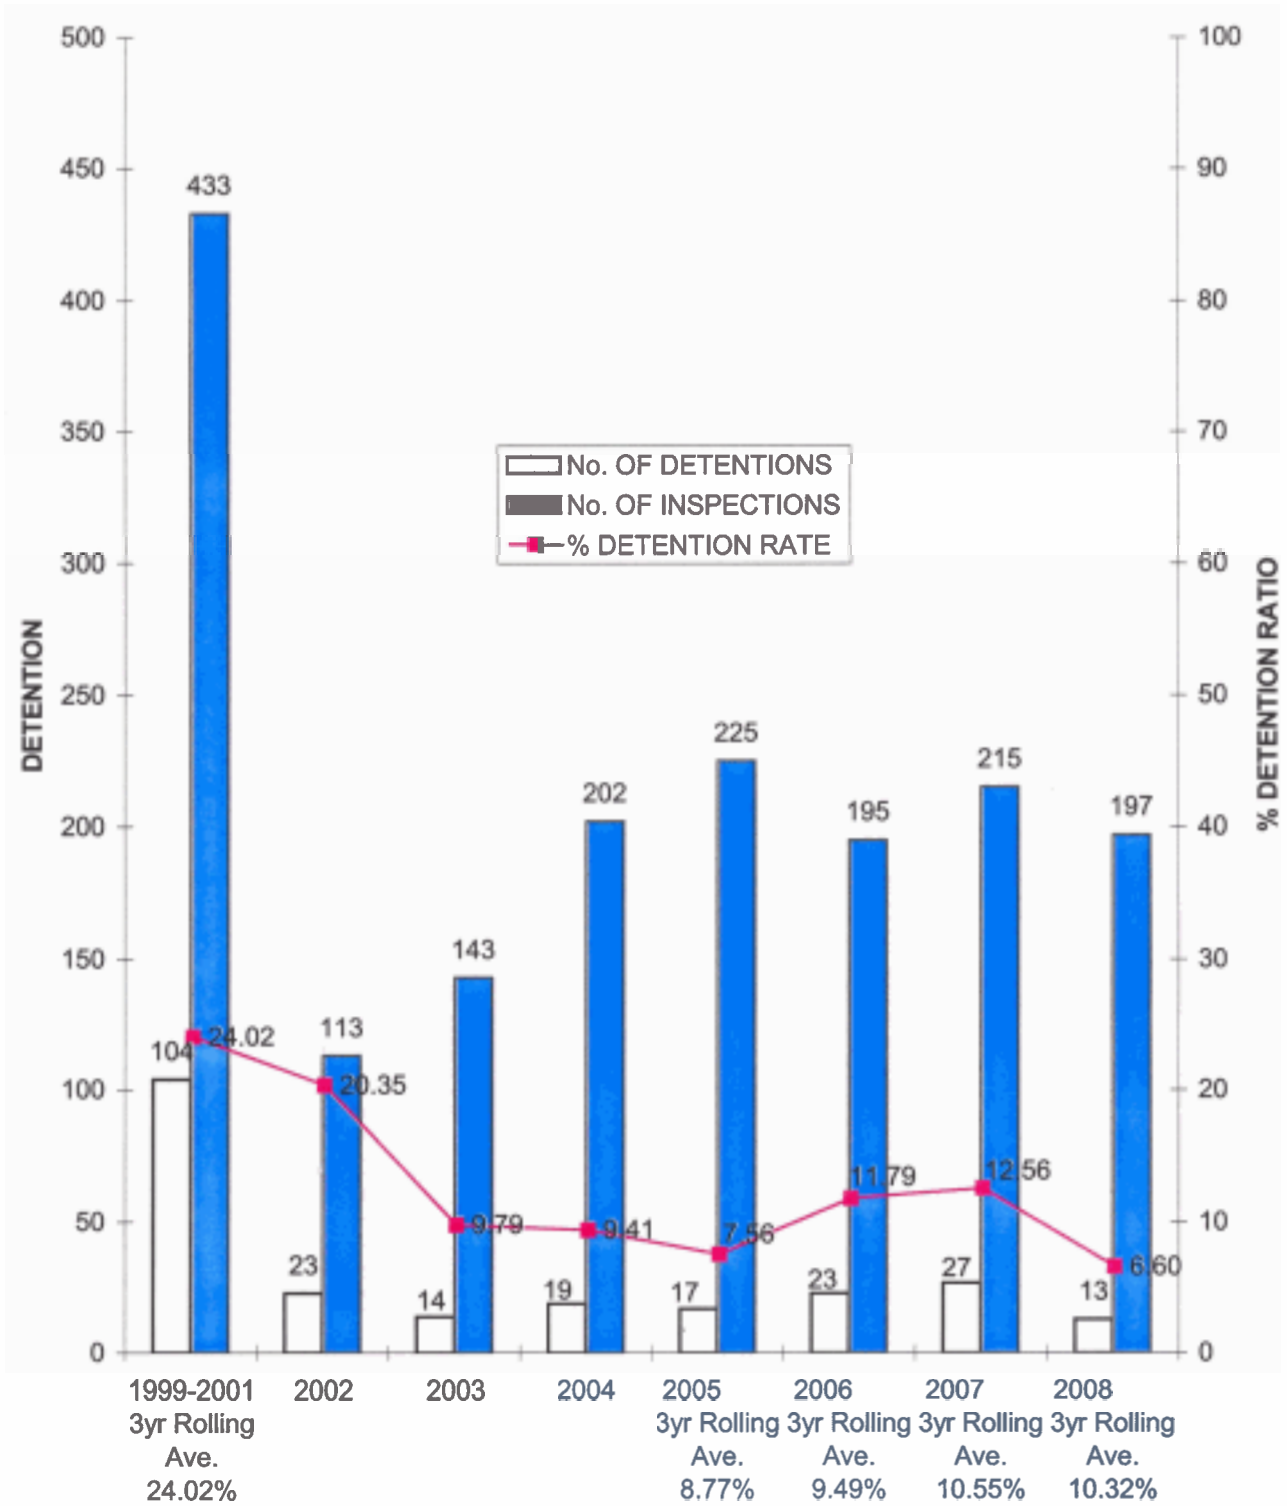

**OVERALL PORT STATE CONTROL PERFORMANCE  
IN ALL MOUs COMBINED  
From 2001 to 2008**

\* Source data: Paris MoU, Tokyo MoU, US Coast Guard, Indian MoU, Viña Del Mar, Black Sea MoU, Caribbean MoU, Med MoU, West Central African MoU, RIYADH

### PORT STATE CONTROL PERFORMANCE IN USCG From 2001 to 2008

\* Source data: US Coast Guard

**PORT STATE CONTROL PERFORMANCE  
IN PARIS MOU  
From 2001 to 2008**

\* Source data: Paris MoU

**PORT STATE CONTROL PERFORMANCE  
IN TOKYO MOU  
From 2001 to 2008**