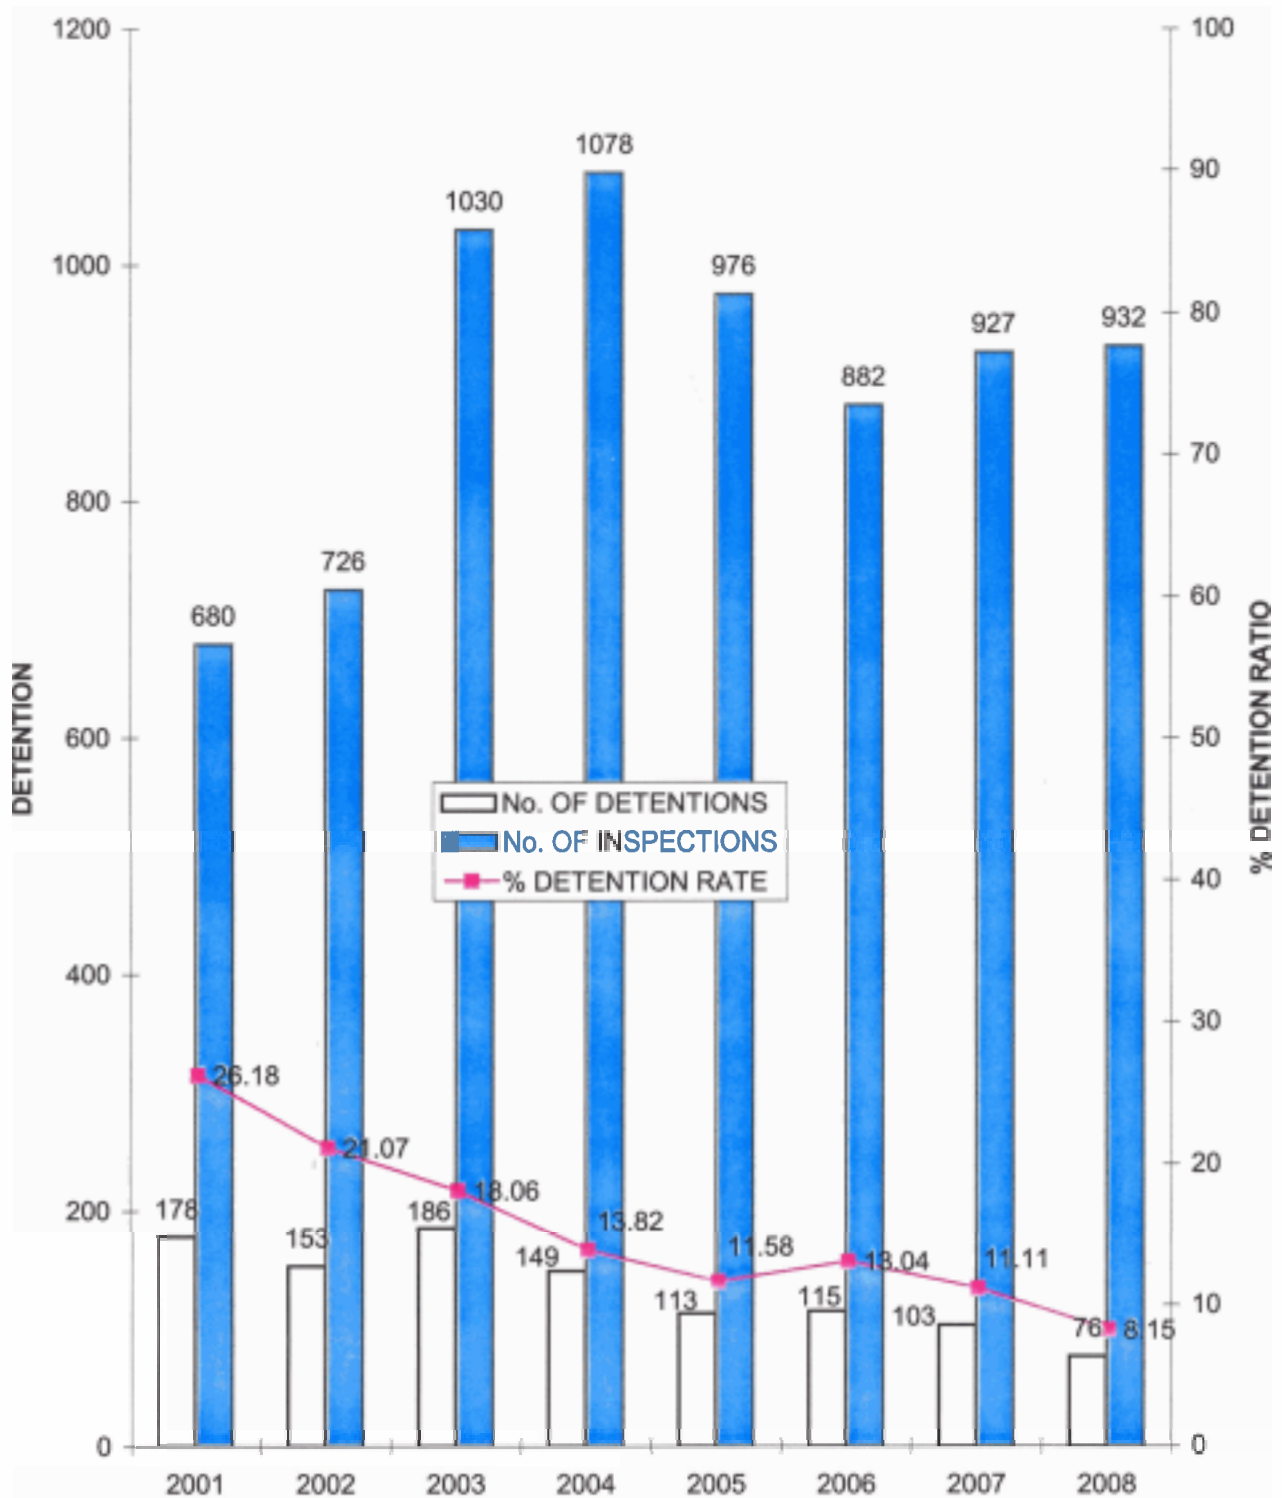

**OVERALL PORT STATE CONTROL PERFORMANCE  
IN ALL MOUs COMBINED  
From 2001 to 2008**

\* Source data: Paris MoU, Tokyo MoU, US Coast Guard, Indian MoU, Viña Del Mar, Black Sea MoU, Caribbean MoU, Med MoU, West Central African MoU, RIYADH

### PORT STATE CONTROL PERFORMANCE IN USCG From 2001 to 2008

\* Source data: US Coast Guard

**PORT STATE CONTROL PERFORMANCE  
IN PARIS MOU  
From 2001 to 2008**

\* Source data: Paris MoU

**PORT STATE CONTROL PERFORMANCE  
IN TOKYO MOU  
From 2001 to 2008**